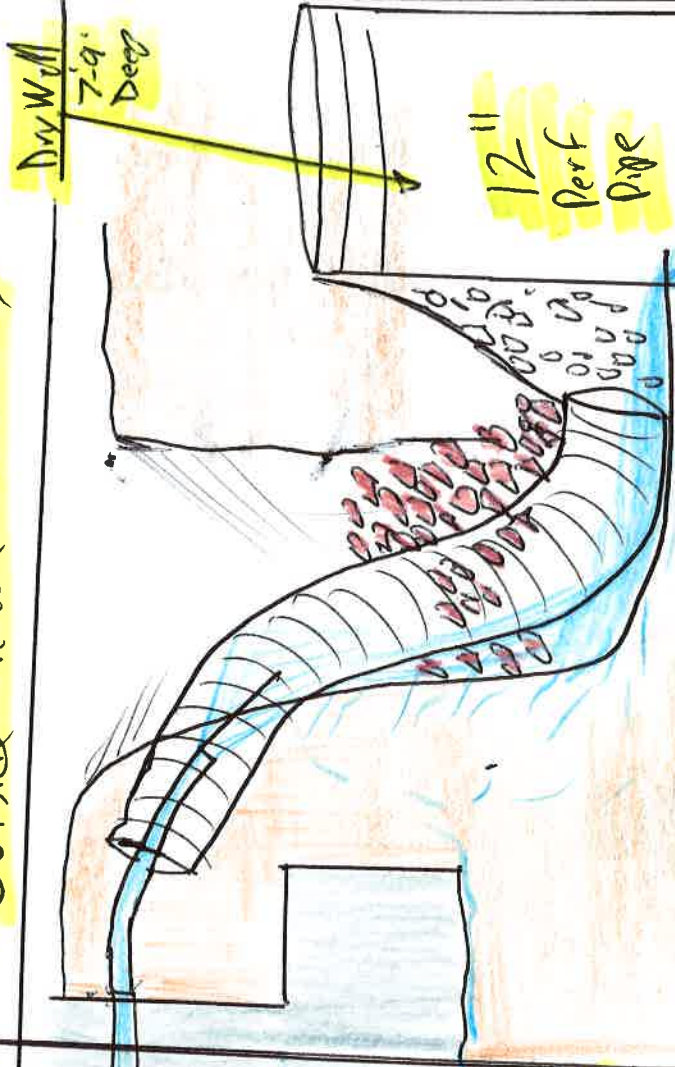

Crawlspace trench dimensions

Crawlspace trenching,  
Approx LFT = 168'

Outside trench Dimensions

Approx length = 170'