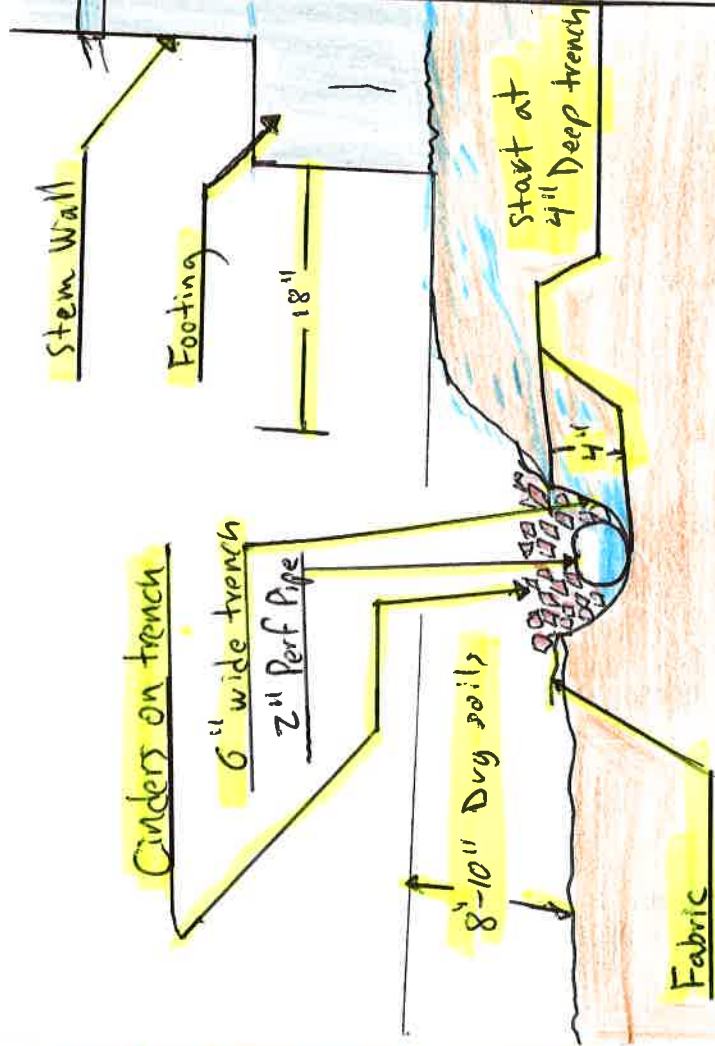

Crawlspace trench dimensions

Crawlspace trenching,  
Approx LFT = 168'

Outside trench Dimensions

Approx length = 170'