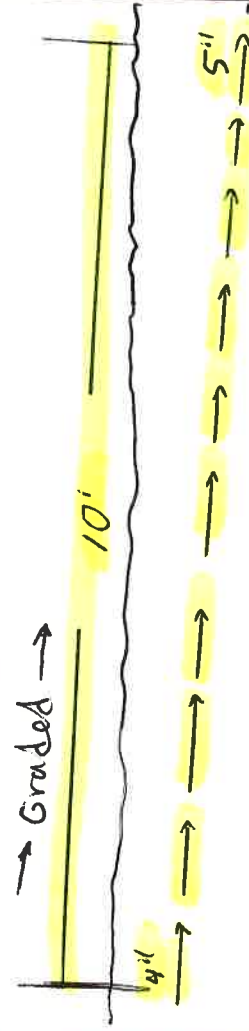

Crawlspace trench dimensions

Crawlspace trenching,  
Approx LFT = 168'

Outside trench Dimensions

Approx length = 170'