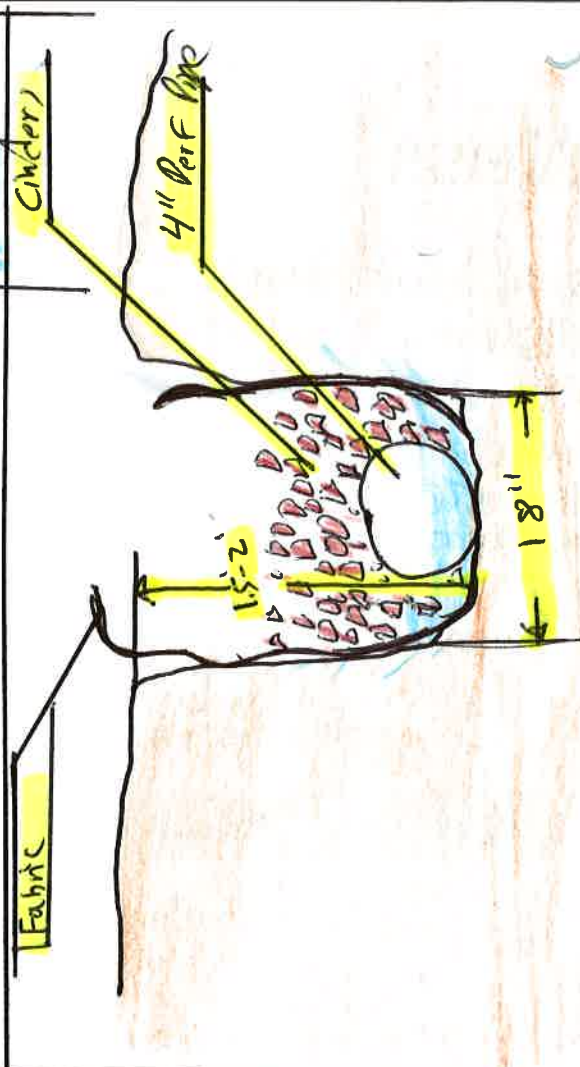

Crawlspace trench dimensions

Crawlspace trenching,  
Approx LFT = 168'

Outside trench Dimensions

Approx length = 170'